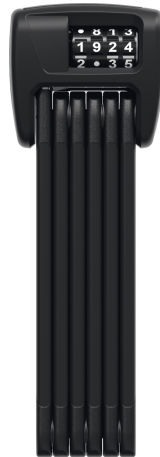

# BORDO™ Combo 6000C/90 LED black + bracket SH

Seite 1 von 2

## THE CLASSIC BORDO WITH OPENING CODE AND LIGHT

Never be left in the dark again. The BORDO™ 6000C LED can be used to illuminate the combination set window. This way, you can unlock the bike lock at night if there is limited light.

The BORDO™ 6000 has become a real classic over the years - the clever design has won friends all over the world with its high level of security, flexibility and compact size. The 5 mm bars connected with specially designed drill resistant rivets can be folded for easy transport.

The BORDO™ 6000C LED adds another member to the BORDO™ 6000 family. The C in the product name indicates that this is a combo lock with code. The integrated LED light gives you enough light to see the set numbers even in the darkest locations. Is there need to worry that the numbers might wear off or fade over time? Not at all - the numbers are not printed. Instead, we produce the code dials from two durable components that guarantee long-term readability.